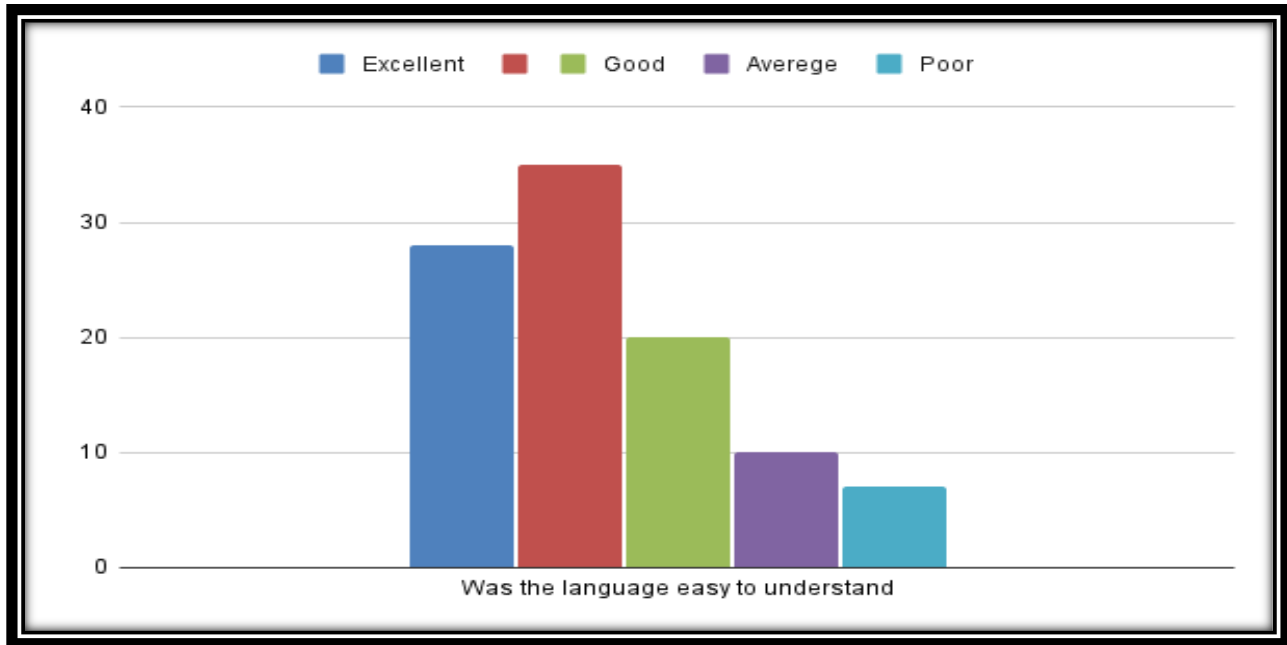

1.

2.

I/C PRINCIPAL
Chandrabhan Sharma College
of Arts, Science & Commerce
Powai-Vihar, Powai, Mumbai - 400 076
Tel. 25704526 / 25704530

**Chandrabhan Sharma College of
Arts, Science & Commerce**
Powai - Vihar, Powai, Mumbai - 400076.
Maharashtra, India.
Tel : +91 22 2570 4526 / 6523 4526 / 2570 4530
Telefax: +91 22 2570 4526 / 2570 0789
Email: cbscollege@gmail.com
Website: www.ghpcorp.com