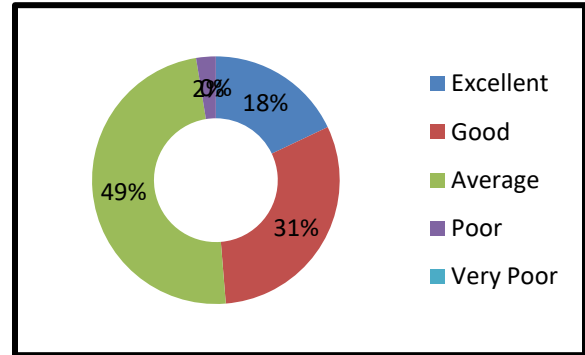

6. The presenter provided adequate time for questions and answered them