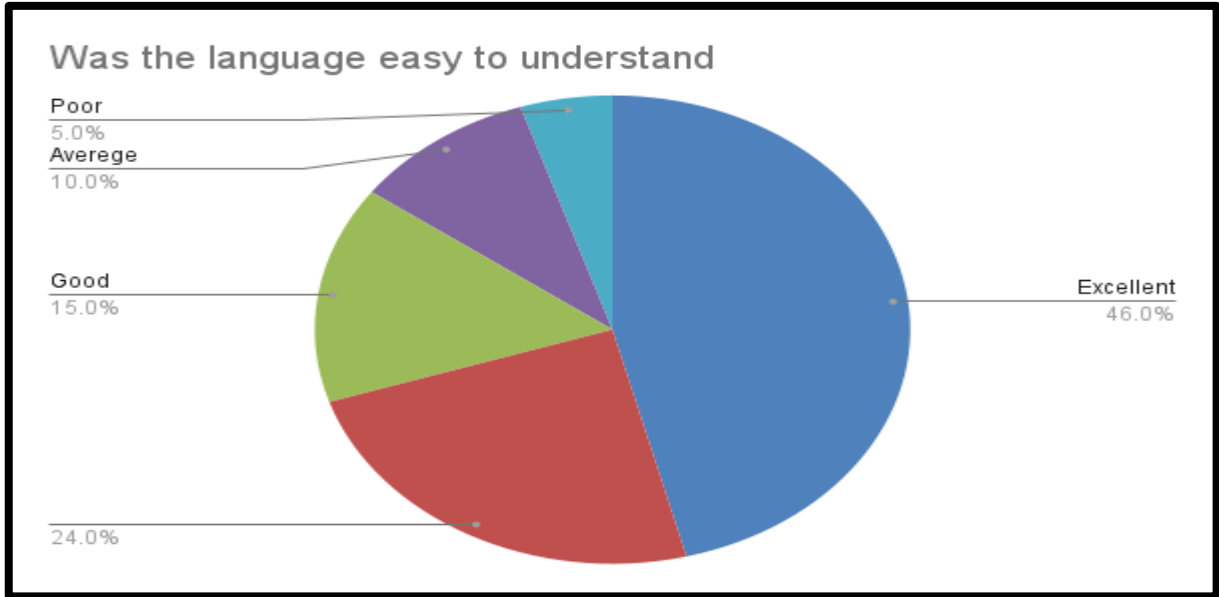

1.

2.

I/C PRINCIPAL
Chandrabhan Sharma College
of Arts, Science & Commerce
Powai-Vihar, Powai, Mumbai - 400 076
Tel. 25704526 / 25704530

Chandrabhan Sharma College of
Arts, Science & Commerce
Powai - Vihar, Powai, Mumbai - 400076.
Maharashtra, India.
Tel : +91 22 2570 4526 / 6523 4526 / 2570 4530
Telefax: +91 22 2570 4526 / 2570 0789
Email: cbscollege@gmail.com
Website: www.ghpcorp.com