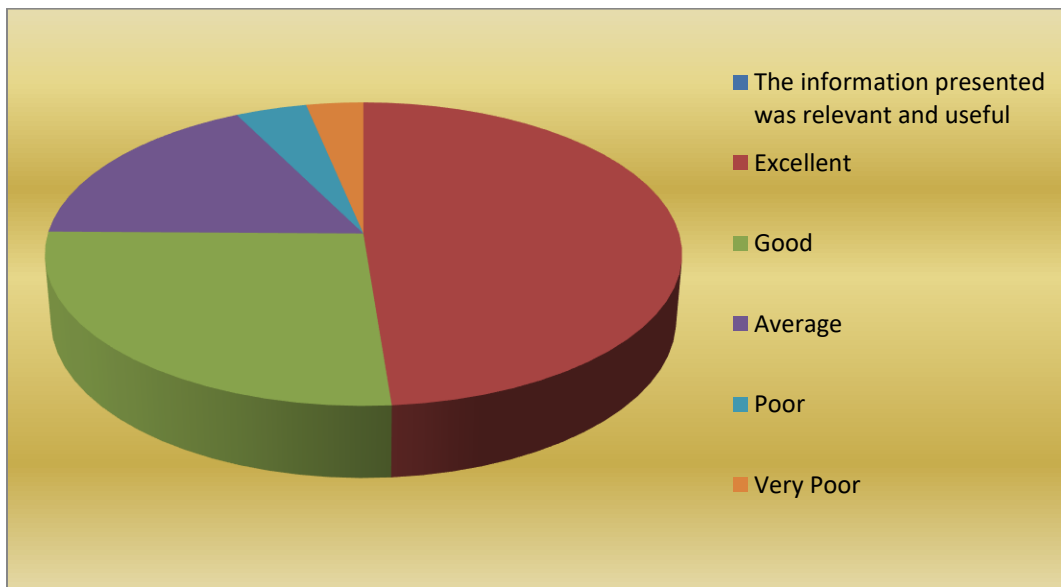

I/C PRINCIPAL
Chandrabhan Sharma College
of Arts, Science & Commerce
Powai-Vihar, Powai, Mumbai - 400 076
Tel. 25704526 / 25704530

Chandrabhan Sharma College of Arts, Science & Commerce
Powai - Vihar, Powai, Mumbai - 400076.
Maharashtra, India.
Tel : +91 22 2570 4526 / 6523 4526 / 2570 4530
Telefax: +91 22 2570 4526 / 2570 0789
Email: cbscollege@gmail.com
Website: www.ghpcorp.com