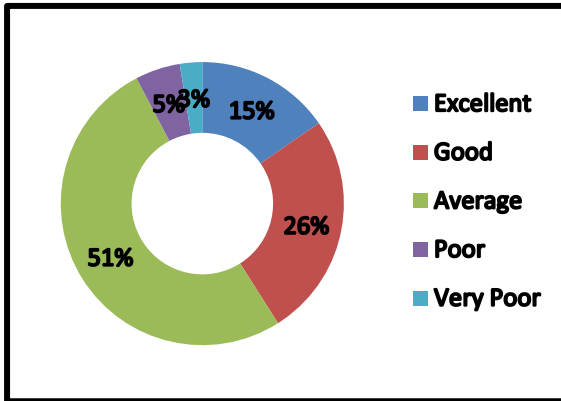

Feedback Analysis

1. Objectives of the course were stated clearly

2. The content was helpful

3. The workshop was well organized.

4. The information presented was relevant and Useful

1. The speaker had a good understanding of the topics satisfactorily.