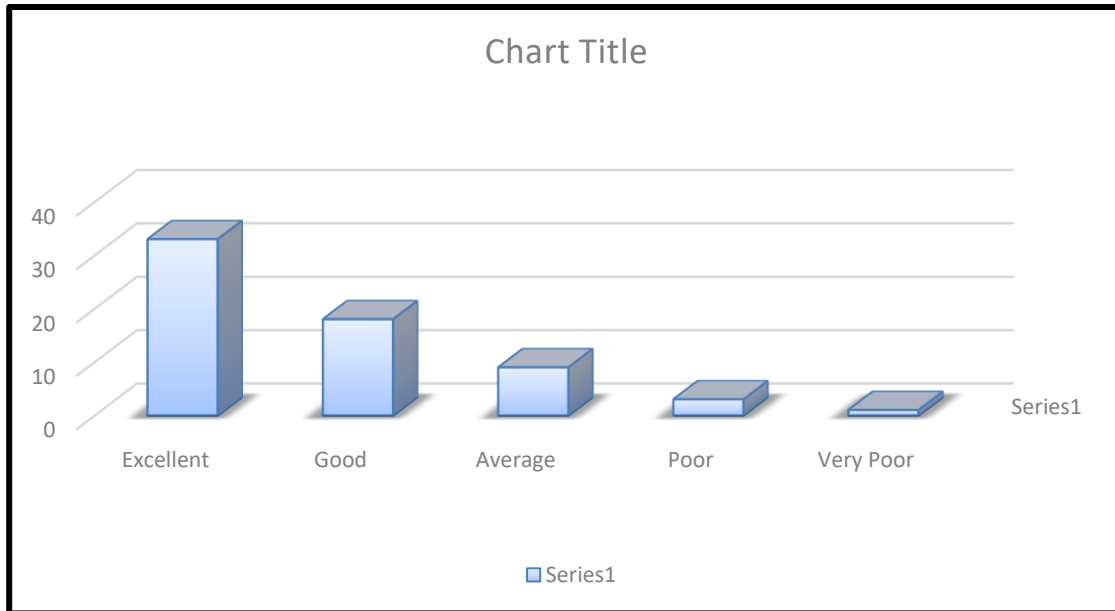

5. The speaker had a good understanding of the topics