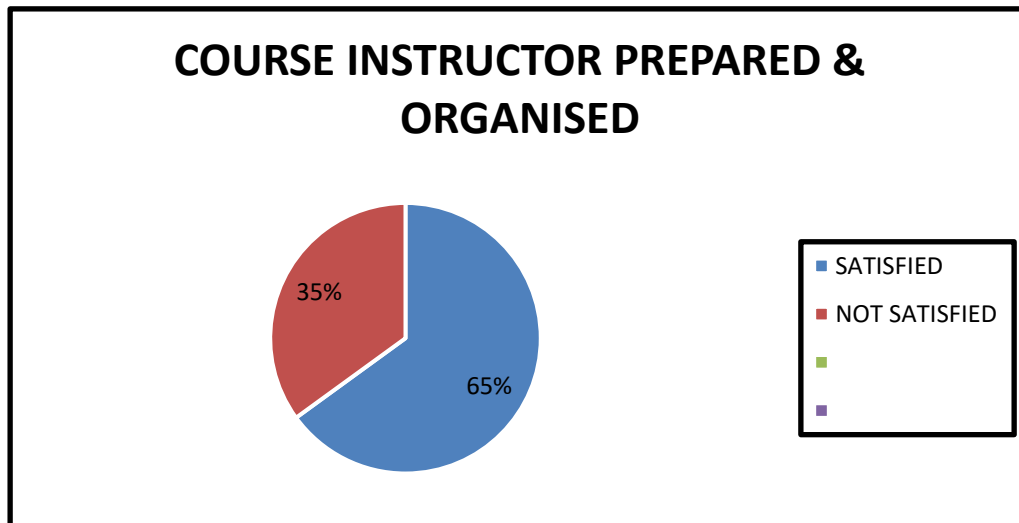

3.

4.

I/C PRINCIPAL
Chandrabhan Sharma College
of Arts, Science & Commerce
Powai-Vihar, Powai, Mumbai - 400 076
Tel. 25704526 / 25704530

Chandrabhan Sharma College of
Arts, Science & Commerce
Powai - Vihar, Powai, Mumbai - 400076.
Maharashtra, India.
Tel : +91 22 2570 4526 / 6523 4526 / 2570 4530
Telefax: +91 22 2570 4526 / 2570 0789
Email: cbscollege@gmail.com
Website: www.ghpcorp.com