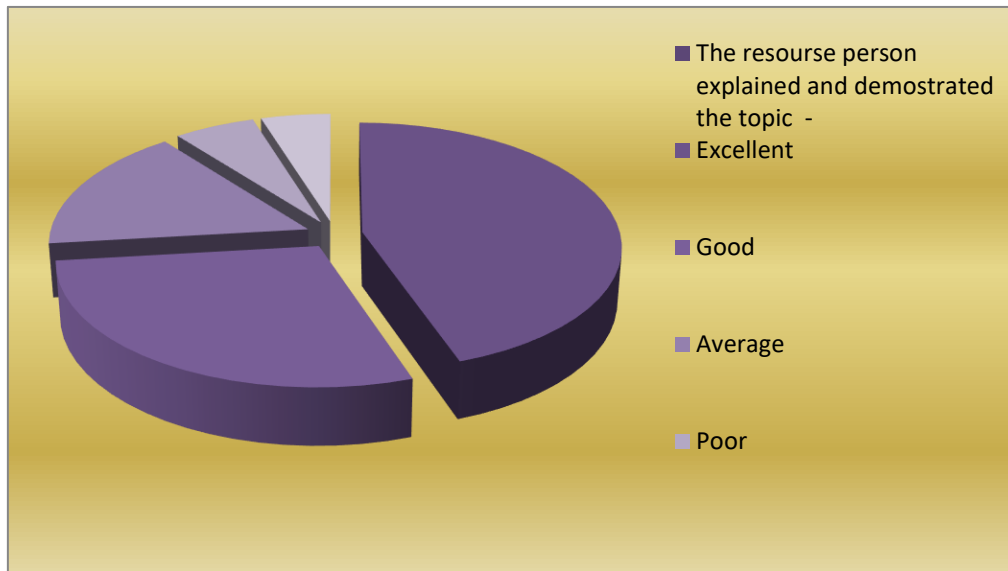

I/C PRINCIPAL
Chandrabhan Sharma College
of Arts, Science & Commerce
Powai-Vihar, Powai, Mumbai - 400 076
Tel. 25704526 / 25704530

**Chandrabhan Sharma College of
Arts, Science & Commerce**
Powai - Vihar, Powai, Mumbai - 400076.
Maharashtra, India.
Tel : +91 22 2570 4526 / 6523 4526 / 2570 4530
Telefax: +91 22 2570 4526 / 2570 0789
Email: cbscollege@gmail.com
Website: www.ghpcorp.com