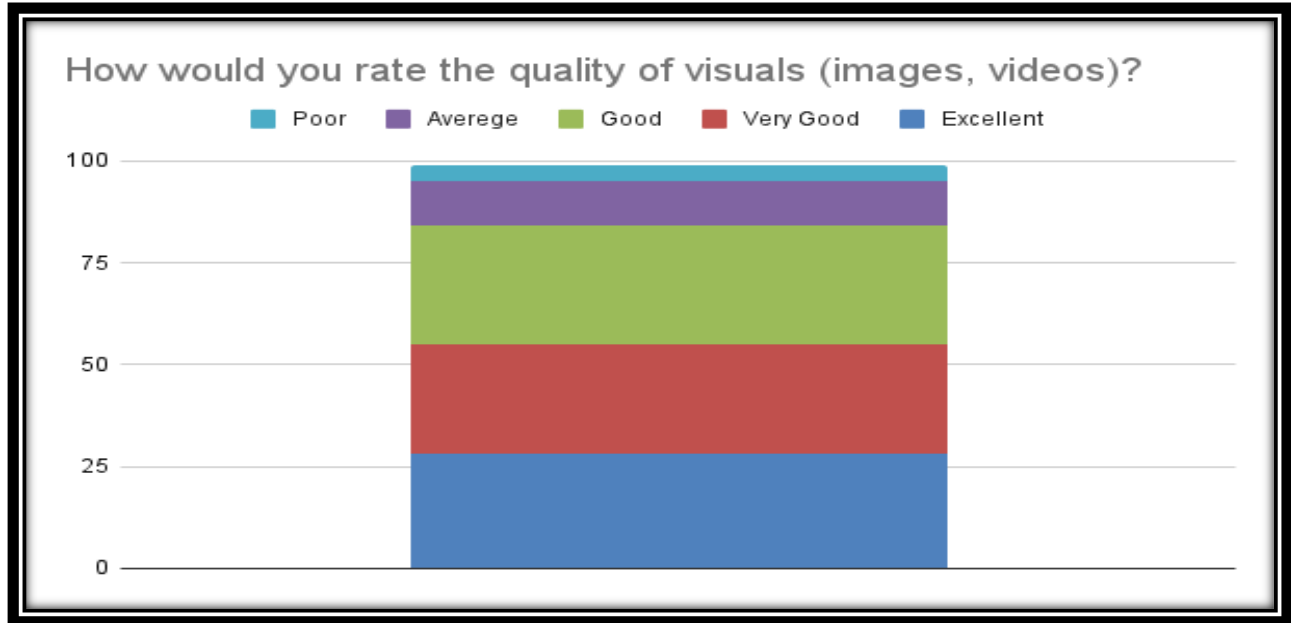

3.

4.

I/C PRINCIPAL
Chandrabhan Sharma College
of Arts, Science & Commerce
Powai-Vihar, Powai, Mumbai - 400 076
Tel. 25704526 / 25704530

Chandrabhan Sharma College of Arts, Science & Commerce
Powai - Vihar, Powai, Mumbai - 400076.
Maharashtra, India.
Tel : +91 22 2570 4526 / 6523 4526 / 2570 4530
Telefax: +91 22 2570 4526 / 2570 0789
Email: cbscollege@gmail.com
Website: www.ghpcorp.com