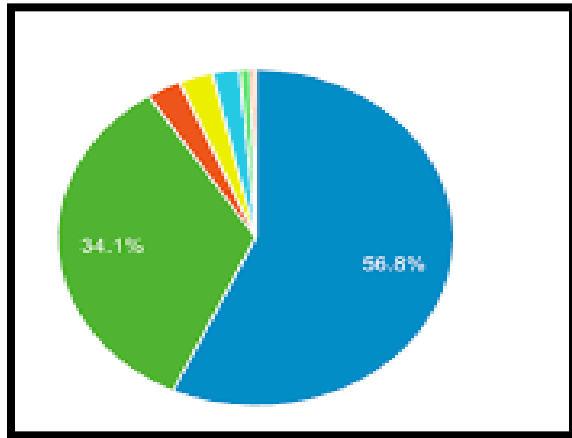

5. The length of the seminar was appropriate?