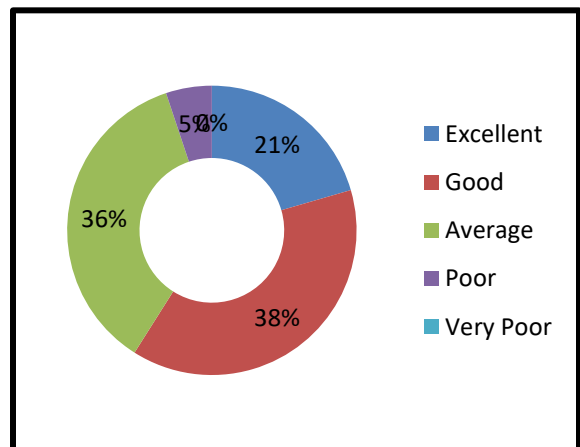

Feedback Analysis

Certificate program on Entrepreneurial Idea Development for Start-up

1. Objectives were stated clearly.

2. . The content was helpful

3. The workshop was well organized. and useful

4. The information presented was relevant