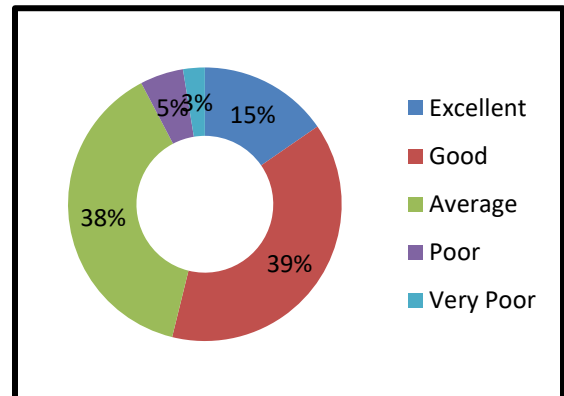

5. The speaker had a good understanding of the topics satisfactorily.

6. The presenter provided adequate time for questions and answered them

7. The length of the seminar was appropriate workshop?

8. How would you rate this