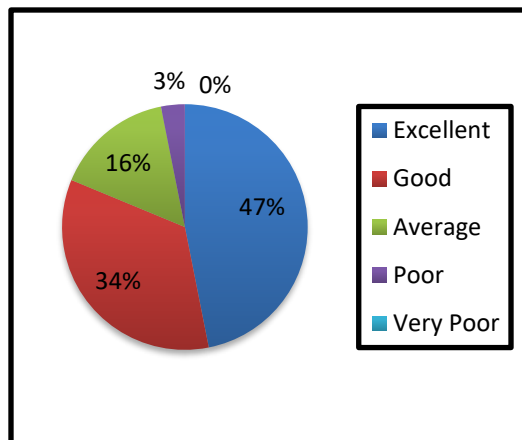

Feedback Analysis

1. Objectives of the course were stated clearly

2. The content was helpful

3. The workshop was well organized.

4. The information presented was relevant and Useful

1. The speaker had a good understanding of the topics satisfactorily.