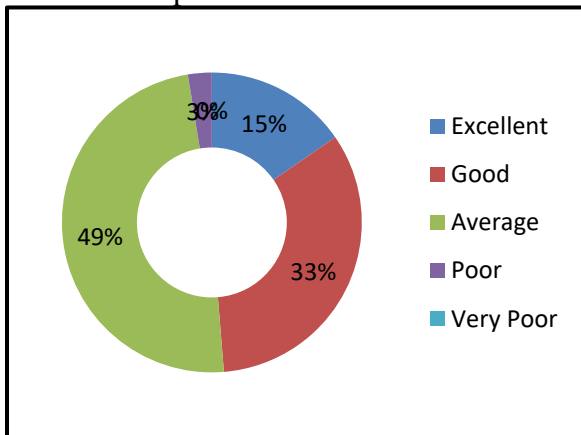

5. The speaker had a good understanding of the topics satisfactorily.

6. The presenter provided adequate time for questions and answered them

7. The length of the seminar was appropriate workshop?

8. How would you rate this