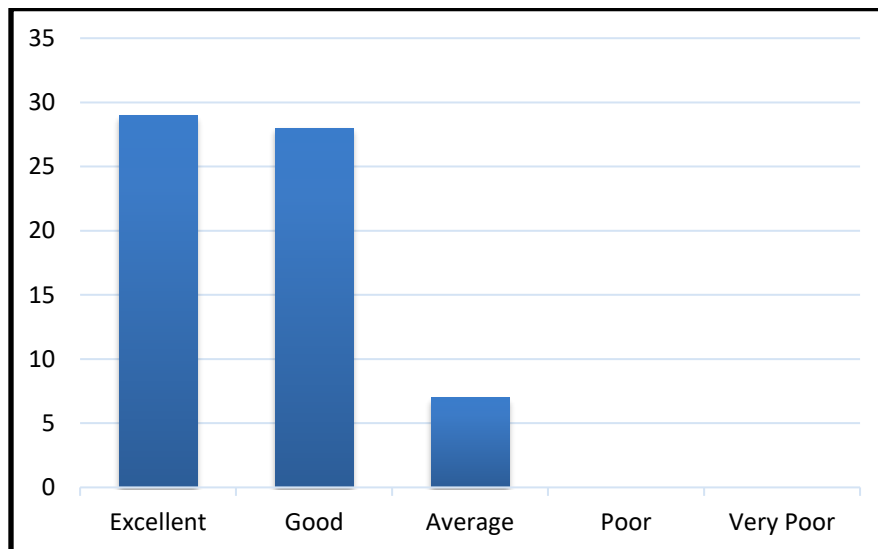

8. How would you rate this Certificate Program?

I/C PRINCIPAL
Chandrabhan Sharma College
of Arts, Science & Commerce
Powai-Vihar, Powai, Mumbai - 400 076
Tel. 25704526 / 25704530

**Chandrabhan Sharma College of
Arts, Science & Commerce**
Powai - Vihar, Powai, Mumbai - 400076.
Maharashtra, India.
Tel : +91 22 2570 4526 / 6523 4526 / 2570 4530
Telefax: +91 22 2570 4526 / 2570 0789
Email: cbscollege@gmail.com
Website: www.ghpcorp.com