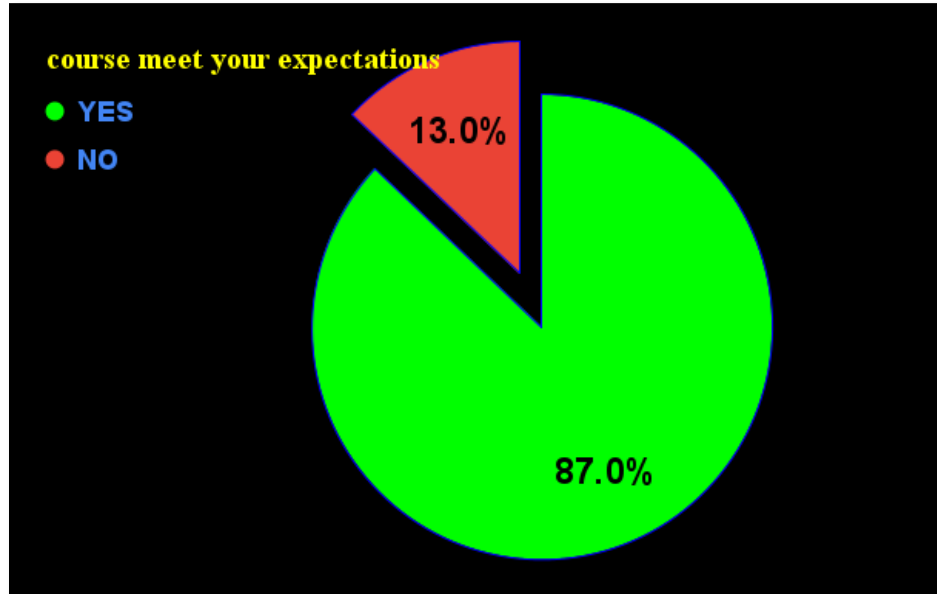

Feedback Analysis

1.

2.