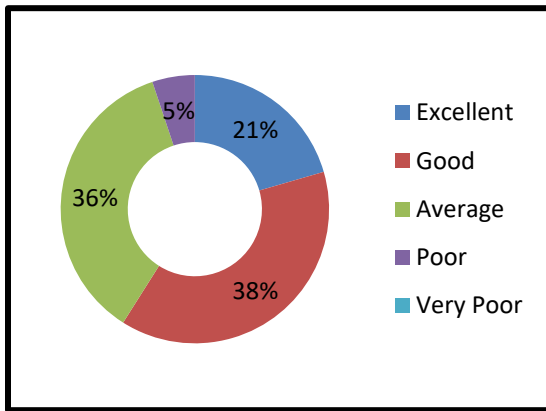

Feedback Analysis

Certificate program on Entrepreneurial Idea Development for Start-up

1. Objectives were stated clearly.

2. . The content was helpful

3. The workshop was well organized. and useful

4. The information presented was relevant