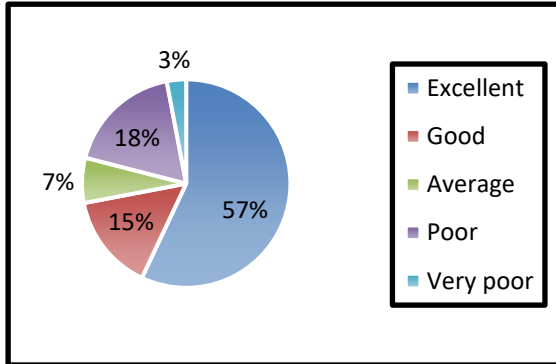

5. The speaker had a good understanding for questions of the topics