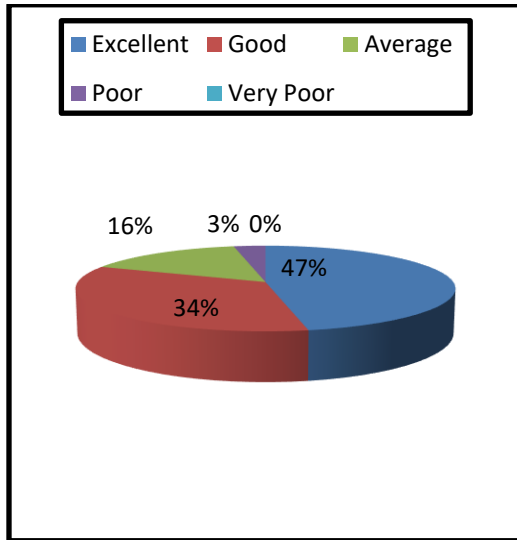

Feedback Analysis

Certificate Program in THEATRE ACTING

1. Objectives of the course were stated clearly

2. The content of the Program was helpful

3. The Certificate Program was well organized.
relevant

4. The information presented was