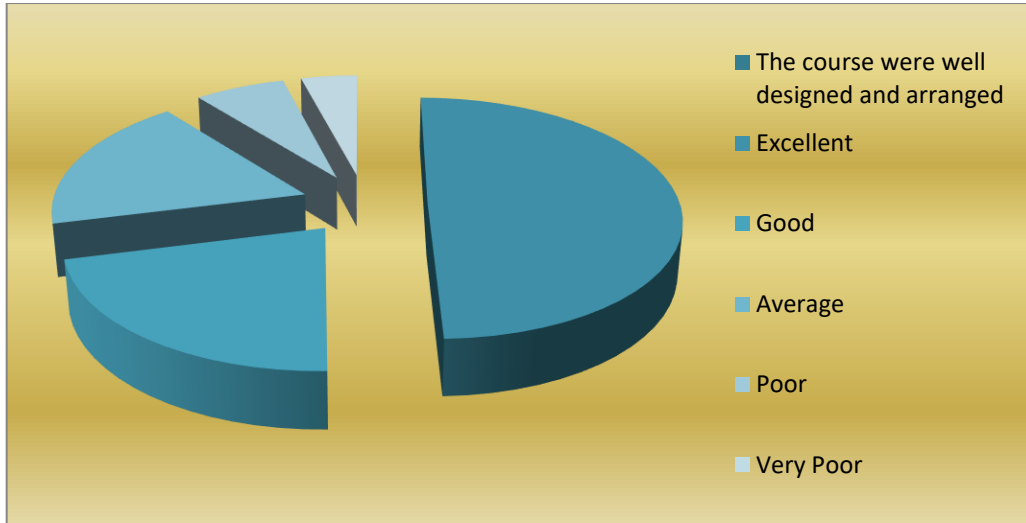

5.

6.

I/C PRINCIPAL
Chandrabhan Sharma College
of Arts, Science & Commerce
Powai-Vihar, Powai, Mumbai - 400 076
Tel. 25704526 / 25704530

**Chandrabhan Sharma College of
Arts, Science & Commerce**
Powai - Vihar, Powai, Mumbai - 400076.
Maharashtra, India.
Tel : +91 22 2570 4526 / 6523 4526 / 2570 4530
Telefax: +91 22 2570 4526 / 2570 0789
Email: cbscollege@gmail.com
Website: www.ghpcorp.com