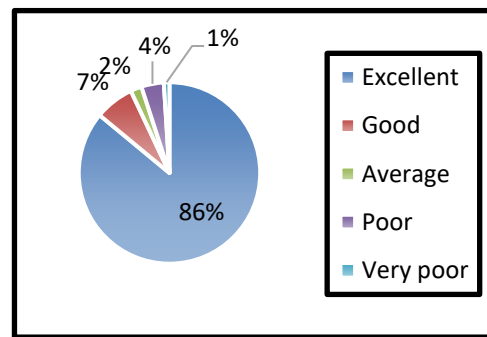

FEEDBACK ANALYSIS

Certificate Program on Android Application Development Workshop

1. Objectives were stated clearly

2. The content was helpful

3. The workshop was well organized.

4. The information presented was relevant & useful