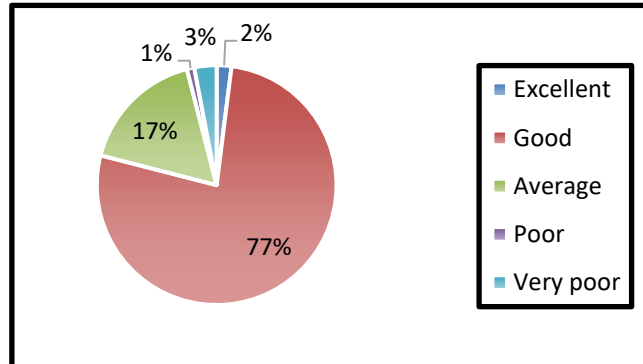

6. The presenter provided adequate time and answered them satisfactorily.

I/C PRINCIPAL
Chandrabhan Sharma College
of Arts, Science & Commerce
Powai-Vihar, Powai, Mumbai - 400 076
Tel. 25704526 / 25704530

**Chandrabhan Sharma College of
Arts, Science & Commerce**
Powai - Vihar, Powai, Mumbai - 400076.
Maharashtra, India.
Tel : +91 22 2570 4526 / 6523 4526 / 2570 4530
Telefax: +91 22 2570 4526 / 2570 0789
Email: cbscollege@gmail.com
Website: www.ghpcorp.com