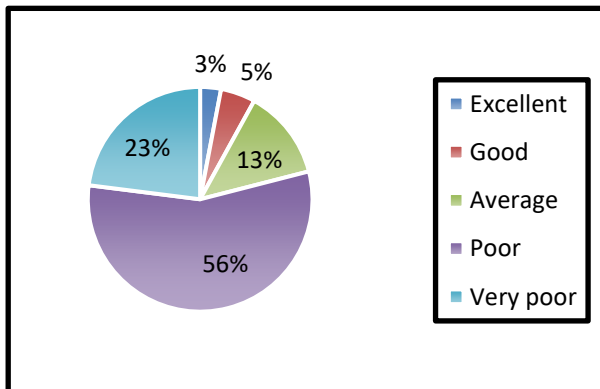

FEEDBACK ANALYSIS

Certificate Program on Android Application Development Workshop

1. Objectives were stated clearly

2. The content was helpful

3. The workshop was well organized.

4. The information presented was relevant & useful