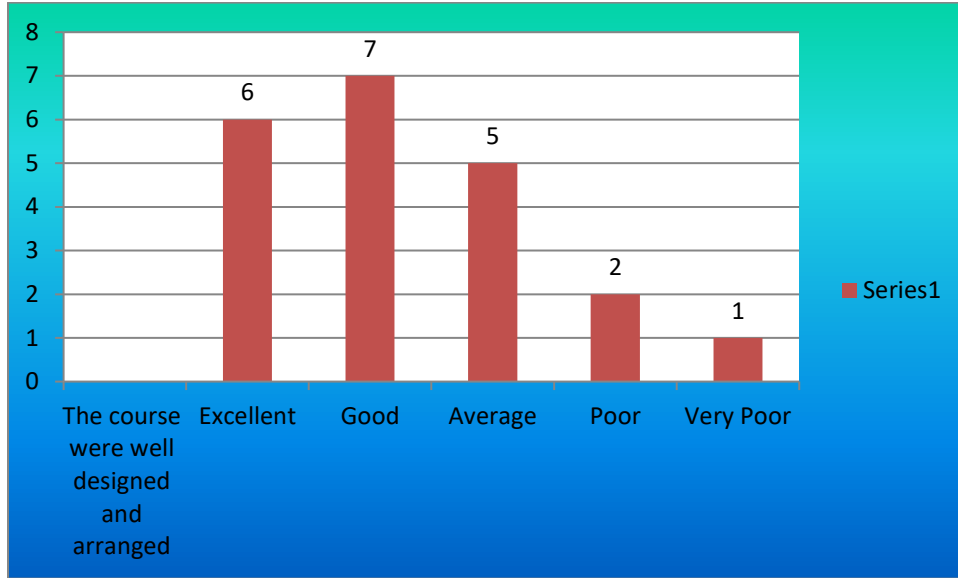

5. The course were well designed and arranged