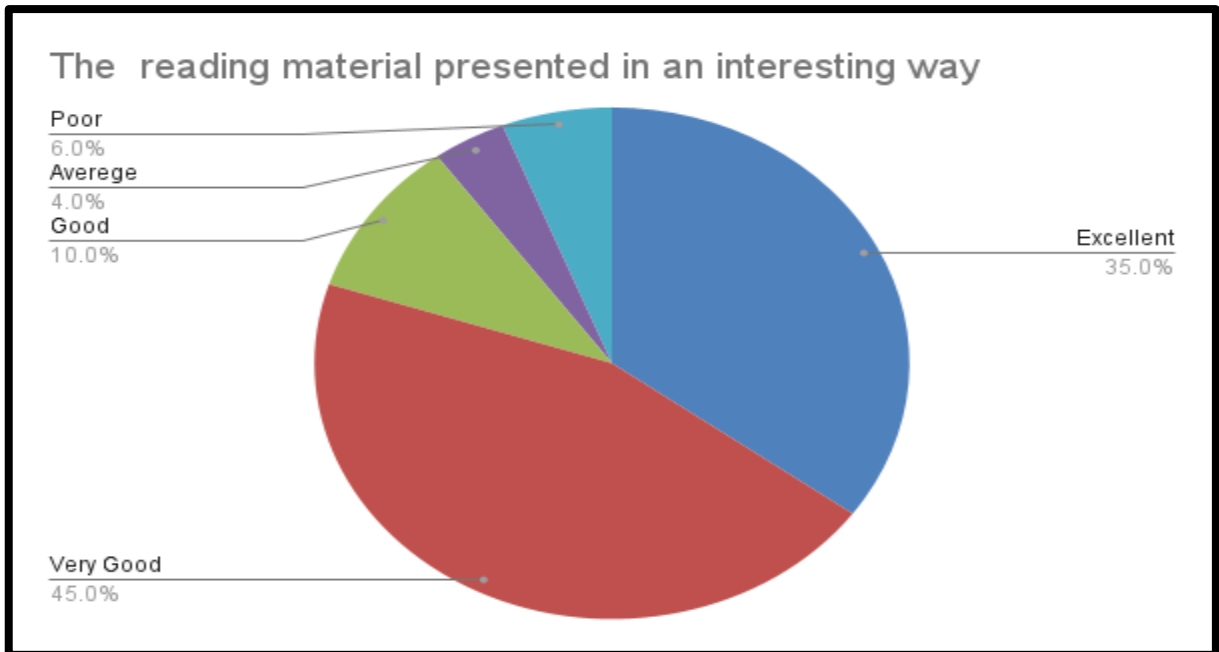

1.

2.

I/C PRINCIPAL
Chandrabhan Sharma College
of Arts, Science & Commerce
Powai-Vihar, Powai, Mumbai - 400 076
Tel. 25704526 / 25704530

Chandrabhan Sharma College of
Arts, Science & Commerce
Powai - Vihar, Powai, Mumbai - 400076.
Maharashtra, India.
Tel : +91 22 2570 4526 / 6523 4526 / 2570 4530
Telefax: +91 22 2570 4526 / 2570 0789
Email: cbscollege@gmail.com
Website: www.ghpcorp.com