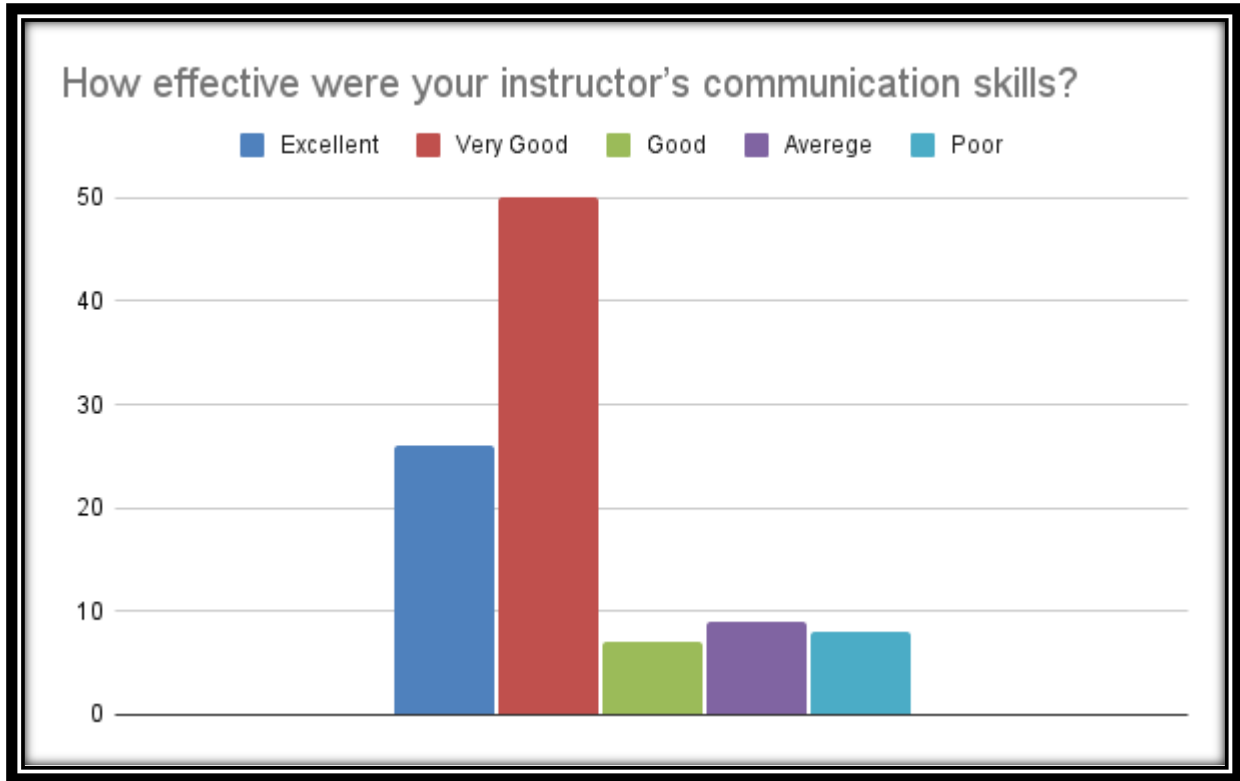

5.

I/C PRINCIPAL
Chandrabhan Sharma College
of Arts, Science & Commerce
Powai-Vihar, Powai, Mumbai - 400 076
Tel. 25704526 / 25704530

Chandrabhan Sharma College of
Arts, Science & Commerce
Powai - Vihar, Powai, Mumbai - 400076.
Maharashtra, India.
Tel : +91 22 2570 4526 / 6523 4526 / 2570 4530
Telefax: +91 22 2570 4526 / 2570 0789
Email: cbscollege@gmail.com
Website: www.ghpcorp.com