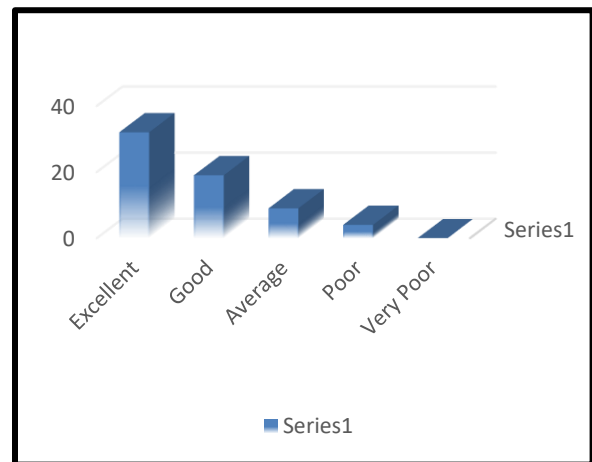

3. The Certificate Program was well organized.   4. The information presented was relevant