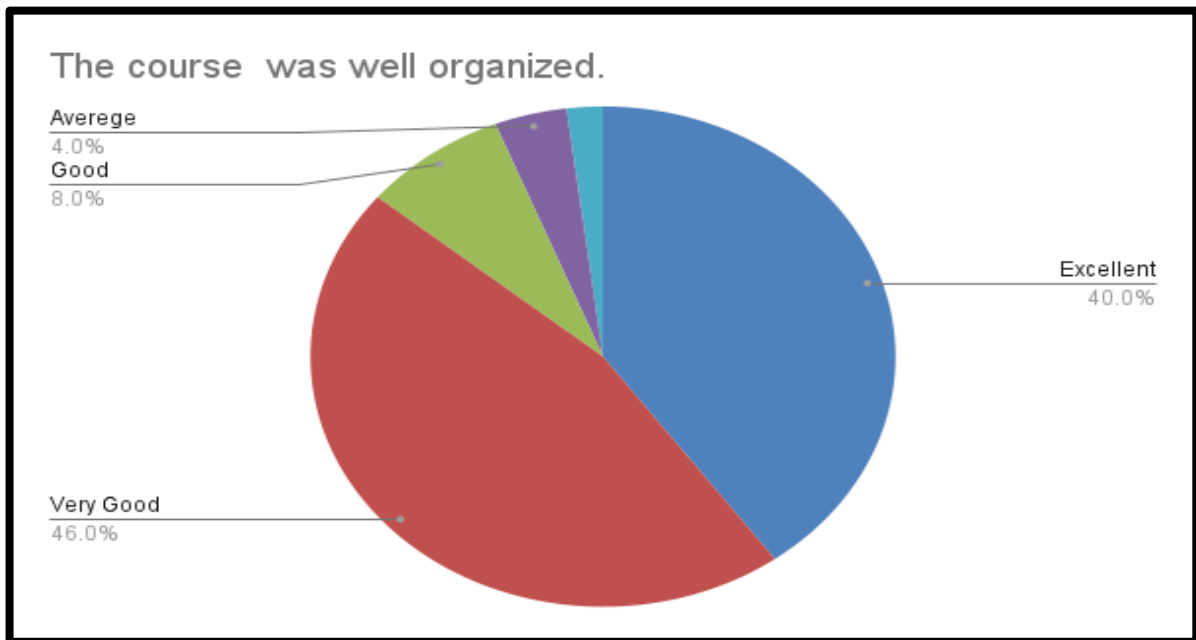

3.

4.

I/C PRINCIPAL
Chandrabhan Sharma College
of Arts, Science & Commerce
Powai-Vihar, Powai, Mumbai - 400 076
Tel. 25704526 / 25704530

**Chandrabhan Sharma College of
Arts, Science & Commerce**
Powai - Vihar, Powai, Mumbai - 400076.
Maharashtra, India.
Tel : +91 22 2570 4526 / 6523 4526 / 2570 4530
Telefax: +91 22 2570 4526 / 2570 0789
Email: cbscollege@gmail.com
Website: www.ghpcorp.com