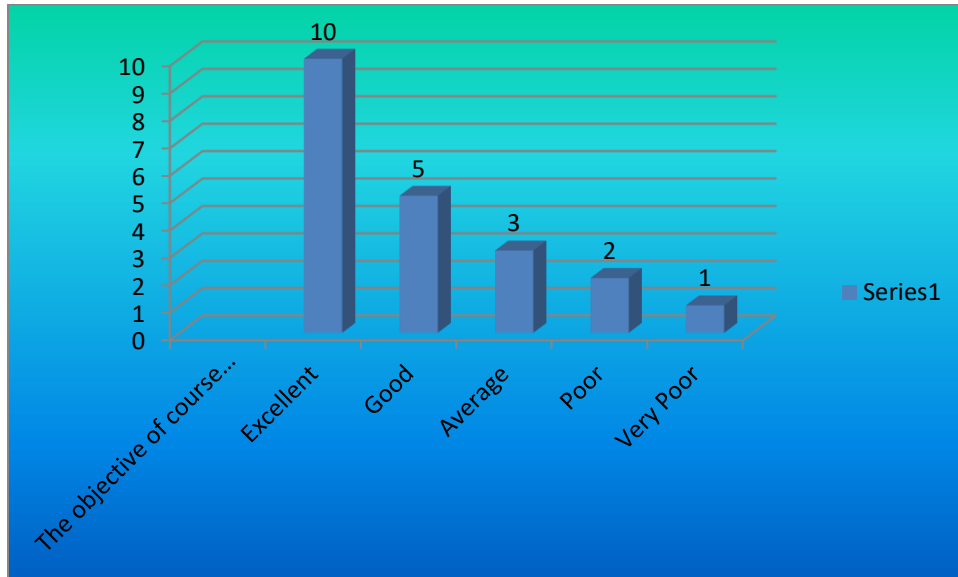

2. The level of knowledge enhanced after this program.

I/C PRINCIPAL
Chandrabhan Sharma College
of Arts, Science & Commerce
 Powai-Vihar, Powai, Mumbai - 400 076
 Tel. 25704526 / 25704530

**Chandrabhan Sharma College of
Arts, Science & Commerce**
 Powai - Vihar, Powai, Mumbai - 400076.
 Maharashtra, India.
 Tel : +91 22 2570 4526 / 6523 4526 / 2570 4530
 Telefax: +91 22 2570 4526 / 2570 0789
 Email: cbscollege@gmail.com
 Website: www.ghpcorp.com