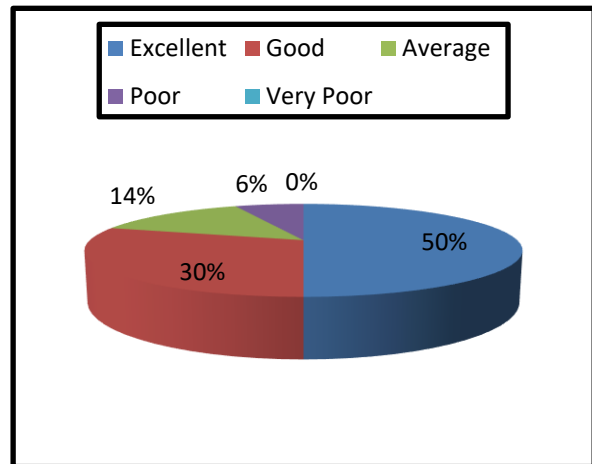

Feedback Analysis

Certificate Program in THEATRE ACTING

1. Objectives of the course were stated clearly

2. The content of the Program was helpful

3. The Certificate Program was well organized.
relevant

4. The information presented was