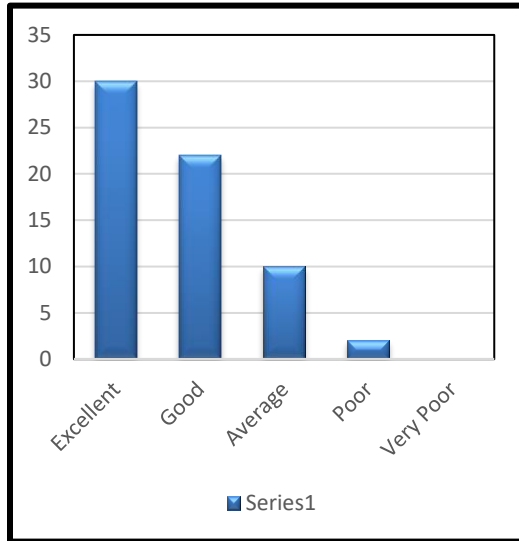

Feedback Analysis

Certificate Program in Basic Banking Course

1. Objectives of the course were stated clearly   2. The content of the Program was helpful