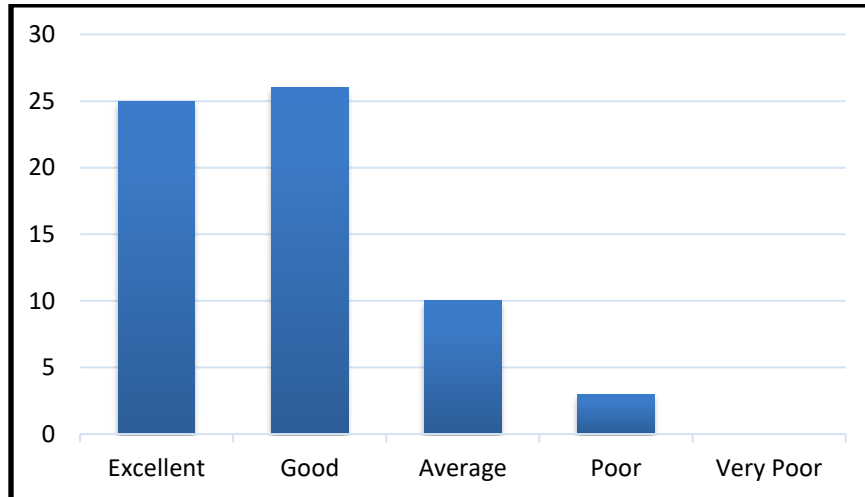

7. The length of the Certificate Programme was appropriate