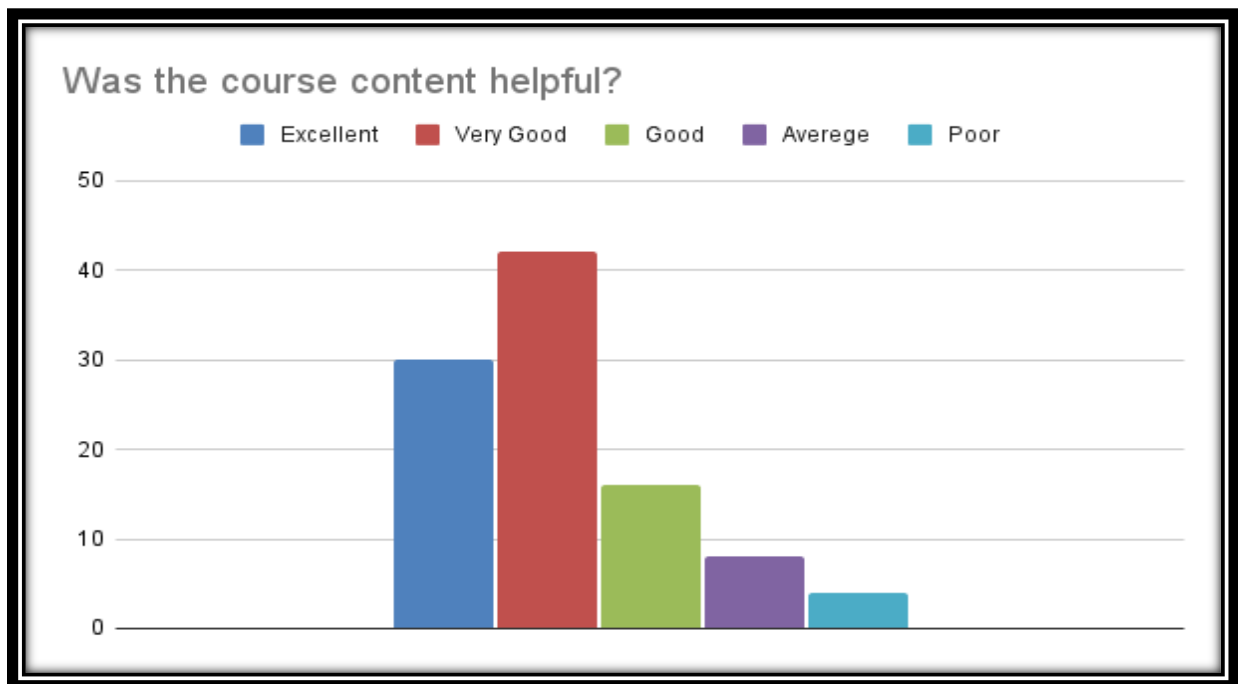

3.

4.

I/C PRINCIPAL
Chandrabhan Sharma College
of Arts, Science & Commerce
Powai-Vihar, Powai, Mumbai - 400 076
Tel. 25704526 / 25704530

Chandrabhan Sharma College of Arts, Science & Commerce
Powai - Vihar, Powai, Mumbai - 400076.
Maharashtra, India.
Tel : +91 22 2570 4526 / 6523 4526 / 2570 4530
Telefax: +91 22 2570 4526 / 2570 0789
Email: cbscollege@gmail.com
Website: www.ghpcorp.com