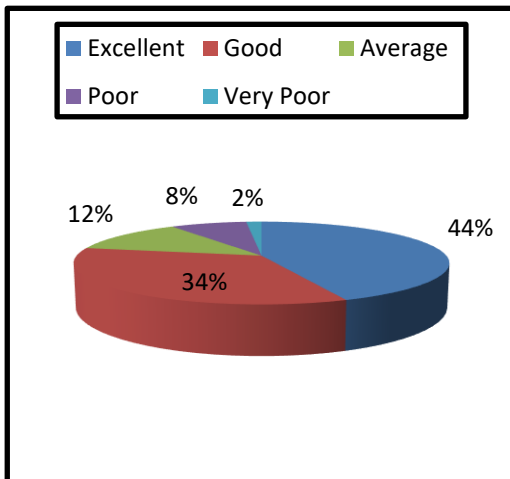

Feedback Analysis

Certificate Program in THEATRE ACTING

1. Objectives of the course were stated clearly

2. The content of the Program was helpful

3. The Certificate Program was well organized.
relevant

4. The information presented was