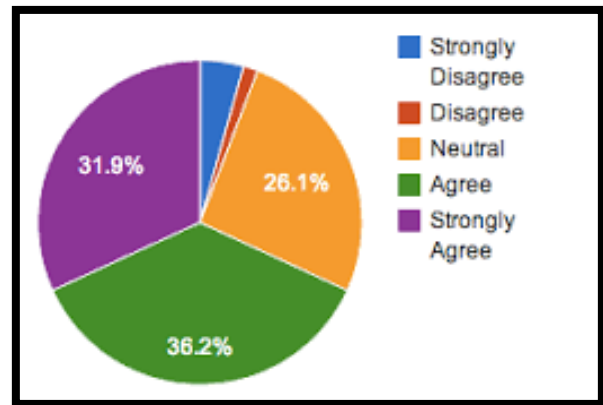

6. Objectives were stated clearly?