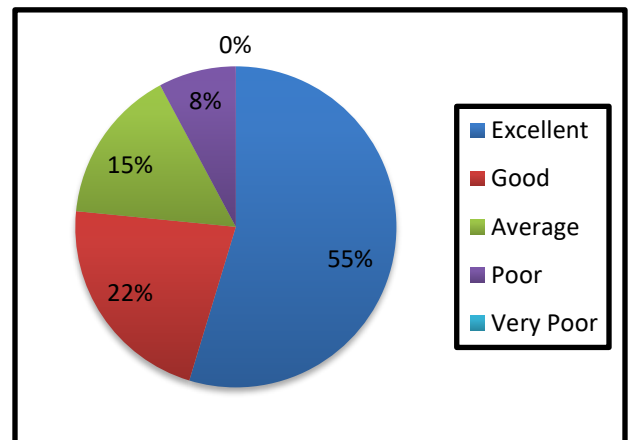

Feedback Analysis

1. Objectives of the course were stated clearly

2. The content was helpful

3. The workshop was well organized.

4. The information presented was relevant and Useful

1. The speaker had a good understanding of the topics satisfactorily.