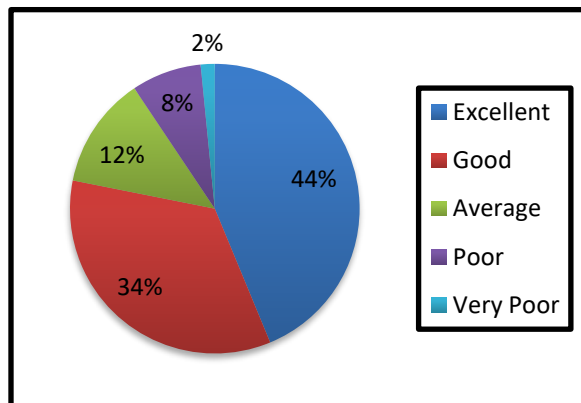

Feedback Analysis

1. Objectives of the course were stated clearly

2. The content was helpful

3. The workshop was well organized.

4. The information presented was relevant and Useful

1. The speaker had a good understanding of the topics satisfactorily.