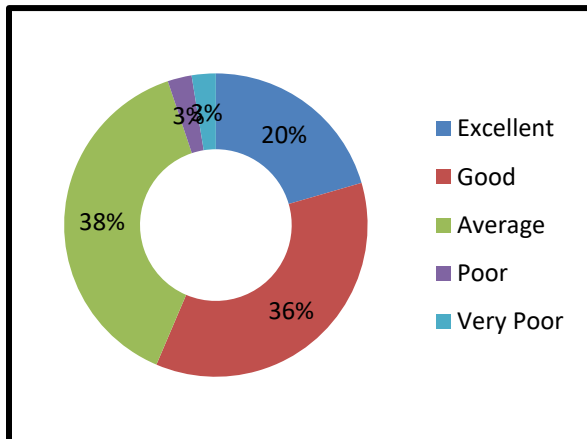

Feedback Analysis

Certificate program on Entrepreneurial Idea Development for Start-up

1. Objectives were stated clearly.

2. . The content was helpful

3. The workshop was well organized. and useful

4. The information presented was relevant