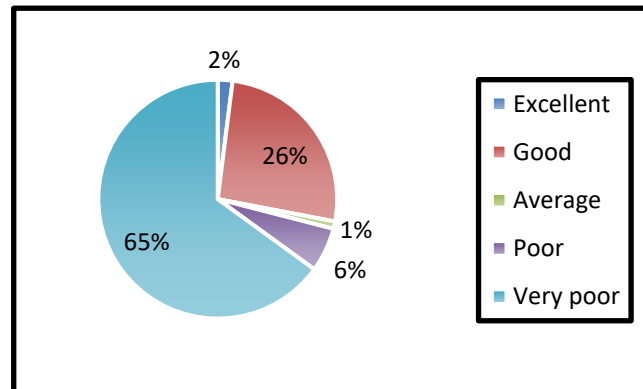

FEEDBACK ANALYSIS

Certificate Program on Android Application Development Workshop

1. Objectives were stated clearly

2. The content was helpful

3. The workshop was well organized.

4. The information presented was relevant & useful