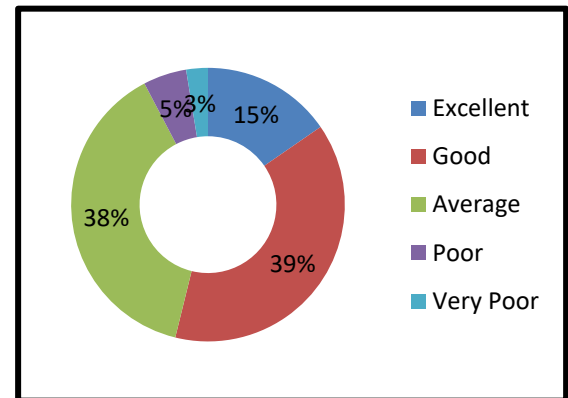

8. How would you rate this