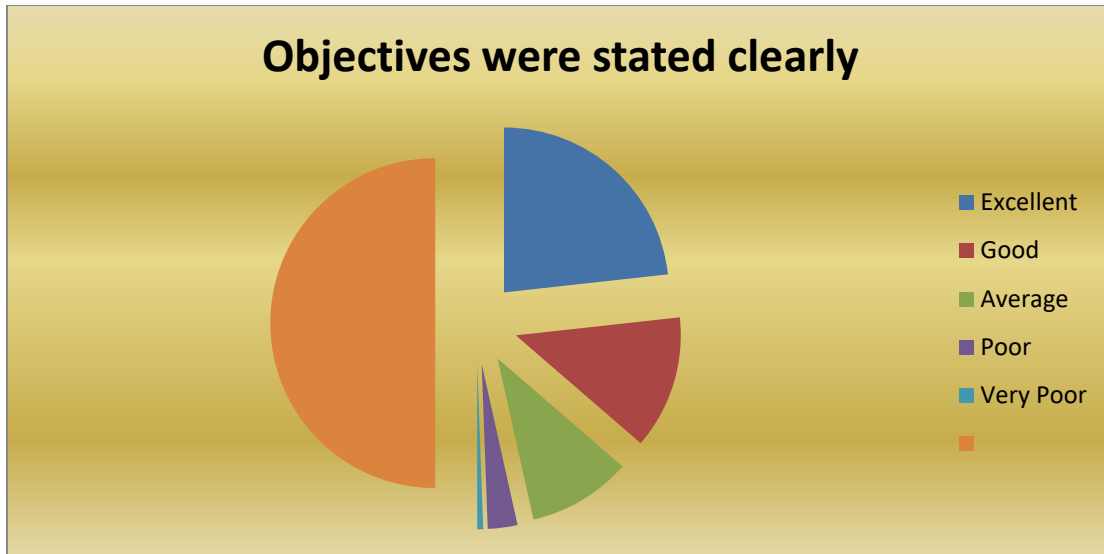

1.

2.

I/C PRINCIPAL
Chandrabhan Sharma College
of Arts, Science & Commerce
Powai-Vihar, Powai, Mumbai - 400 076
Tel. 25704526 / 25704530

Chandrabhan Sharma College of
Arts, Science & Commerce
Powai - Vihar, Powai, Mumbai - 400076.
Maharashtra, India.
Tel : +91 22 2570 4526 / 6523 4526 / 2570 4530
Telefax: +91 22 2570 4526 / 2570 0789
Email: cbscollege@gmail.com
Website: www.ghpcorp.com