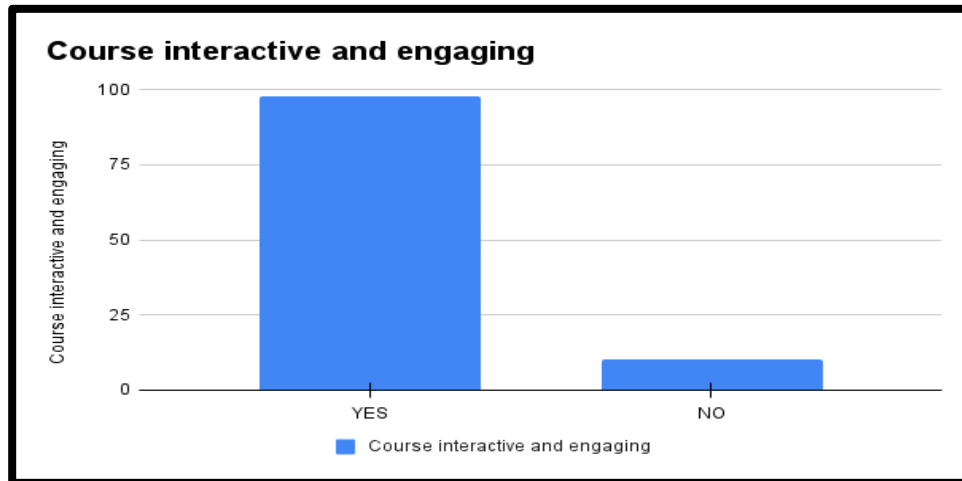

I/C PRINCIPAL
Chandrabhan Sharma College
of Arts, Science & Commerce
Powai-Vihar, Powai, Mumbai - 400 076
Tel. 25704526 / 25704530

Chandrabhan Sharma College of
Arts, Science & Commerce
Powai - Vihar, Powai, Mumbai - 400076.
Maharashtra, India.
Tel : +91 22 2570 4526 / 6523 4526 / 2570 4530
Telefax: +91 22 2570 4526 / 2570 0789
Email: cbscollege@gmail.com
Website: www.ghpcorp.com