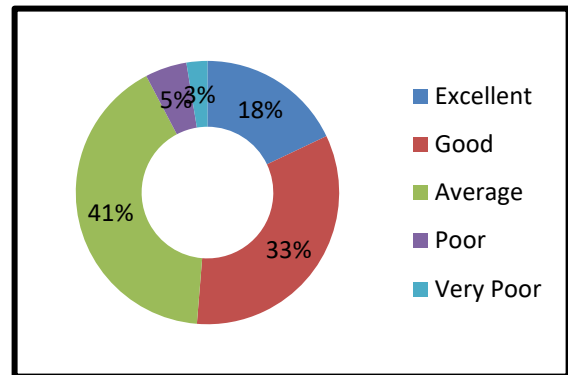

Feedback Analysis

Certificate program on Entrepreneurial Idea Development for Start-up

1. Objectives were stated clearly.

2. . The content was helpful

3. The workshop was well organized. and useful

4. The information presented was relevant