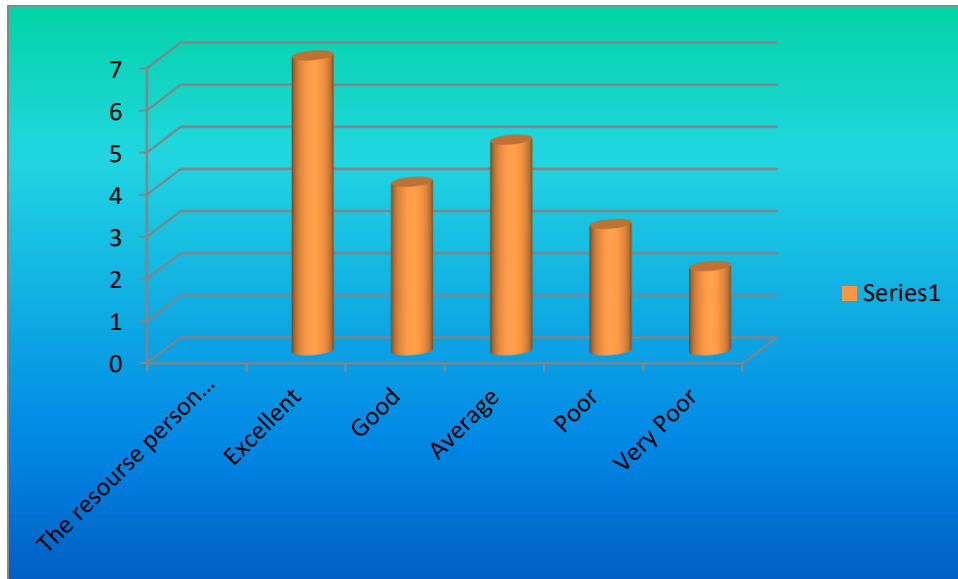

6. The resource person explained and demonstrated the topic -

I/C PRINCIPAL
Chandrabhan Sharma College
of Arts, Science & Commerce
Powai-Vihar, Powai, Mumbai - 400 076
Tel. 25704526 / 25704530

Chandrabhan Sharma College of Arts, Science & Commerce
Powai - Vihar, Powai, Mumbai - 400076.
Maharashtra, India.
Tel : +91 22 2570 4526 / 6523 4526 / 2570 4530
Telefax: +91 22 2570 4526 / 2570 0789
Email: cbscollege@gmail.com
Website: www.ghpcorp.com