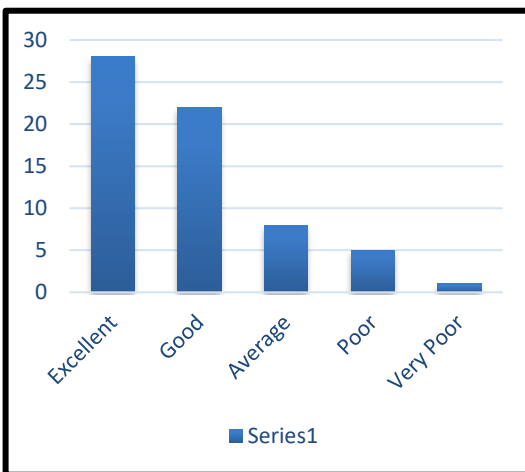

3. The Certificate Program was well organized.   4. The information presented was relevant