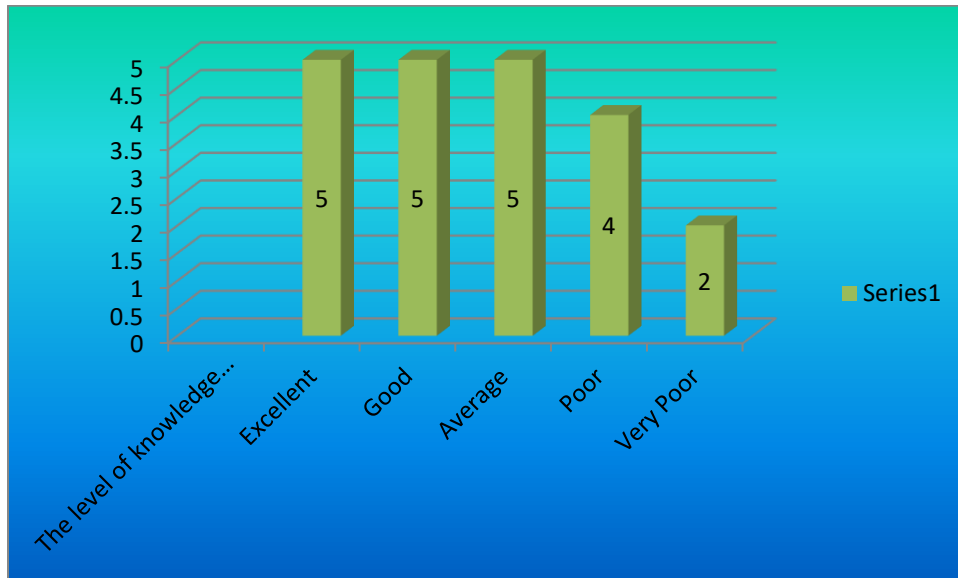

3. The level of knowledge enhanced after this program