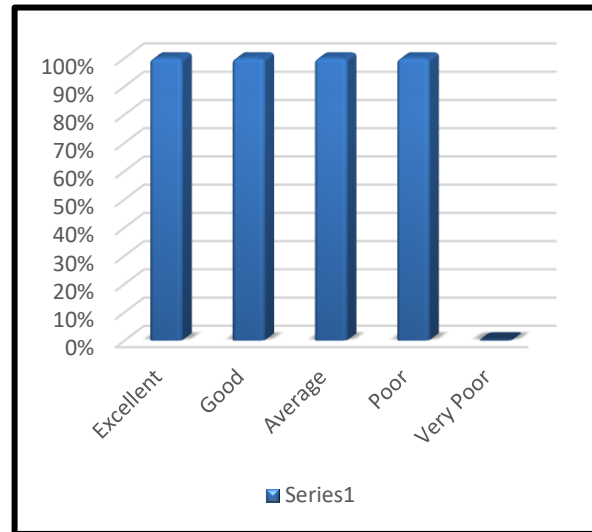

Feedback Analysis

Certificate Program in Basic Banking Course

1. Objectives of the course were stated clearly   2. The content of the Program was helpful