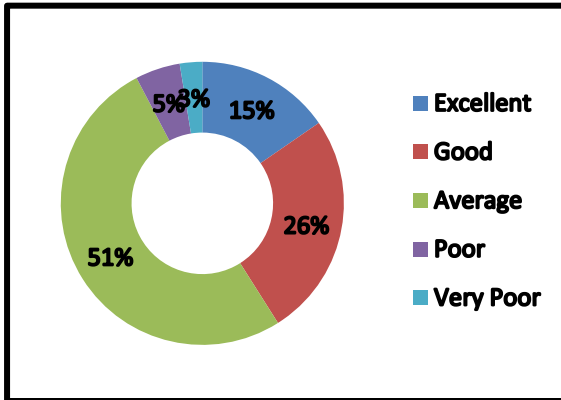

5. The speaker had a good understanding of the topics satisfactorily.