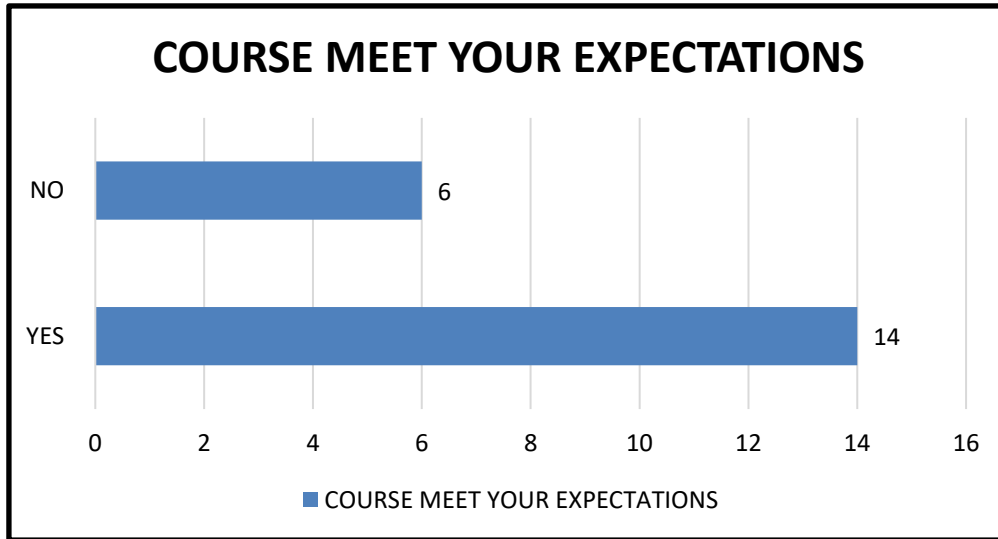

Feedback Analysis

1.

2.