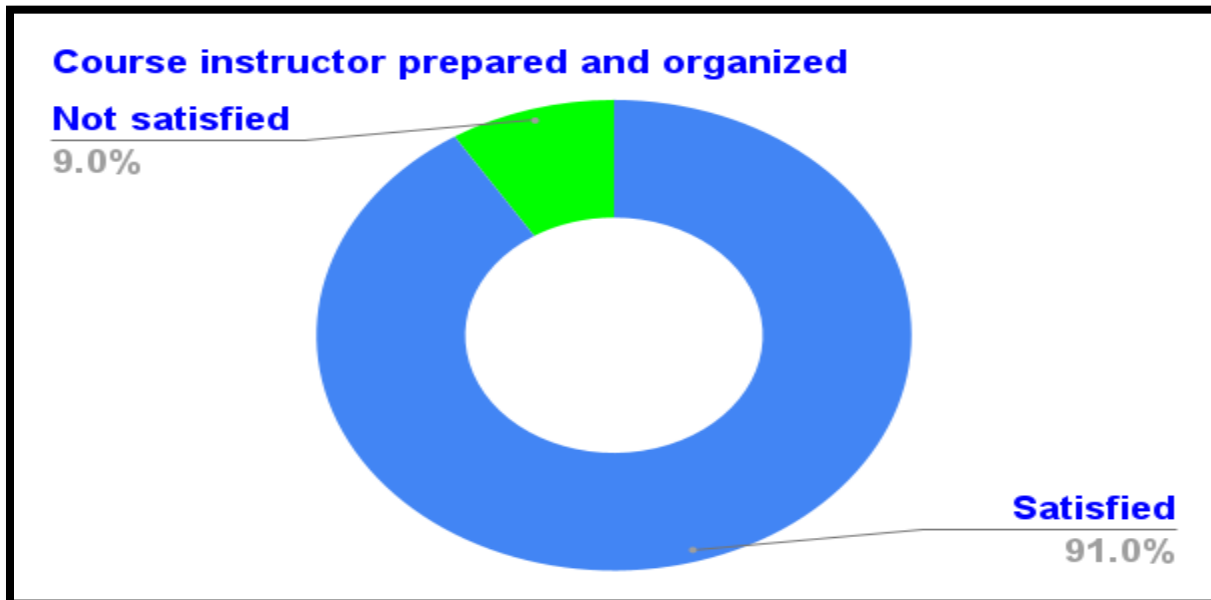

3.

4.

I/C PRINCIPAL
Chandrabhan Sharma College
of Arts, Science & Commerce
Powai-Vihar, Powai, Mumbai - 400 076
Tel. 25704526 / 25704530

Chandrabhan Sharma College of
Arts, Science & Commerce
Powai - Vihar, Powai, Mumbai - 400076.
Maharashtra, India.
Tel : +91 22 2570 4526 / 6523 4526 / 2570 4530
Telefax: +91 22 2570 4526 / 2570 0789
Email: cbscollege@gmail.com
Website: www.ghpcorp.com