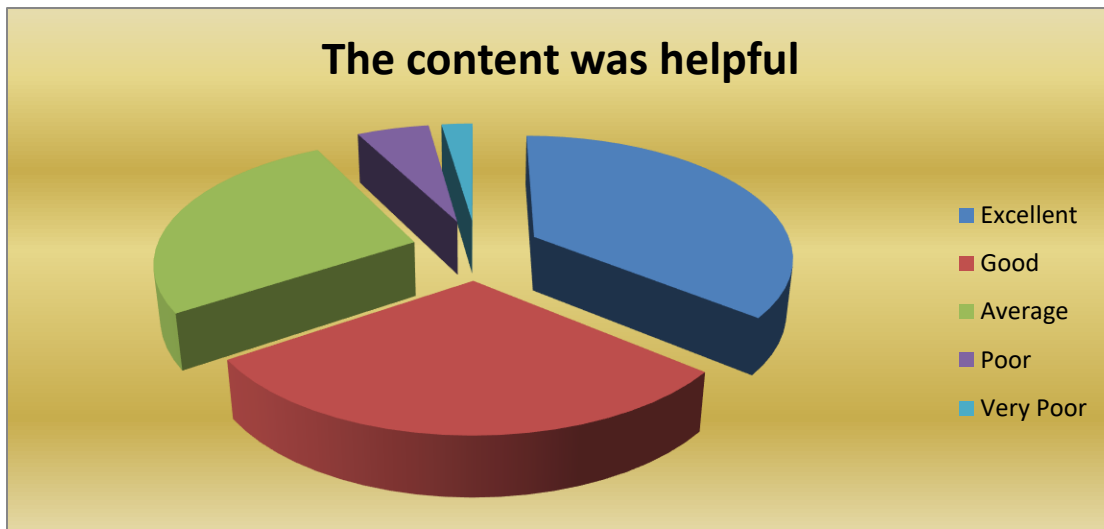

I/C PRINCIPAL
Chandrabhan Sharma College
of Arts, Science & Commerce
Powai-Vihar, Powai, Mumbai - 400 076
Tel. 25704526 / 25704530

Chandrabhan Sharma College of
Arts, Science & Commerce
Powai - Vihar, Powai, Mumbai - 400076.
Maharashtra, India.
Tel : +91 22 2570 4526 / 6523 4526 / 2570 4530
Telefax: +91 22 2570 4526 / 2570 0789
Email: cbscollege@gmail.com
Website: www.ghpcorp.com