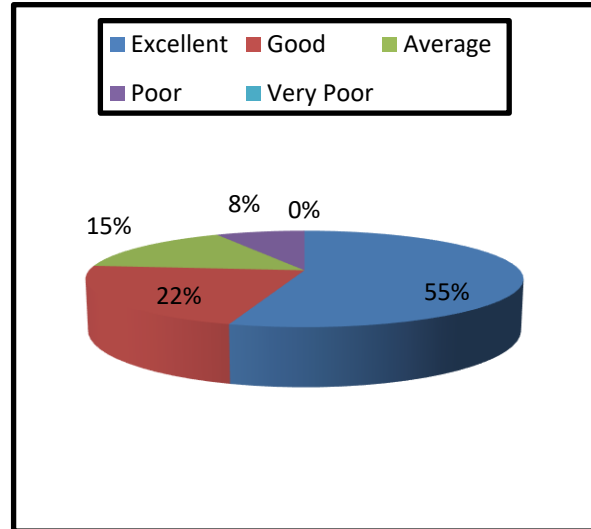

Feedback Analysis

Certificate Program in THEATRE ACTING

1. Objectives of the course were stated clearly

2. The content of the Program was helpful

3. The Certificate Program was well organized.
relevant

4. The information presented was