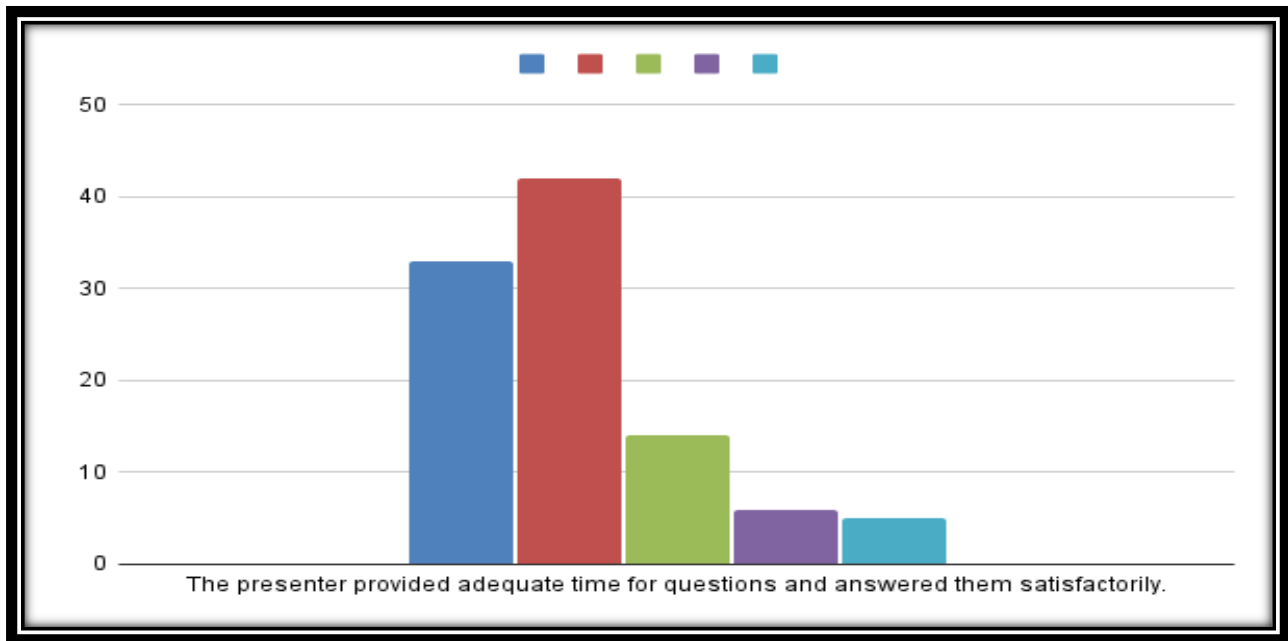

1.

2.

I/C PRINCIPAL
Chandrabhan Sharma College
of Arts, Science & Commerce
Powai-Vihar, Powai, Mumbai - 400 076
Tel. 25704526 / 25704530

**Chandrabhan Sharma College of
Arts, Science & Commerce**
Powai - Vihar, Powai, Mumbai - 400076.
Maharashtra, India.
Tel : +91 22 2570 4526 / 6523 4526 / 2570 4530
Telefax: +91 22 2570 4526 / 2570 0789
Email: cbscollege@gmail.com
Website: www.ghpcorp.com