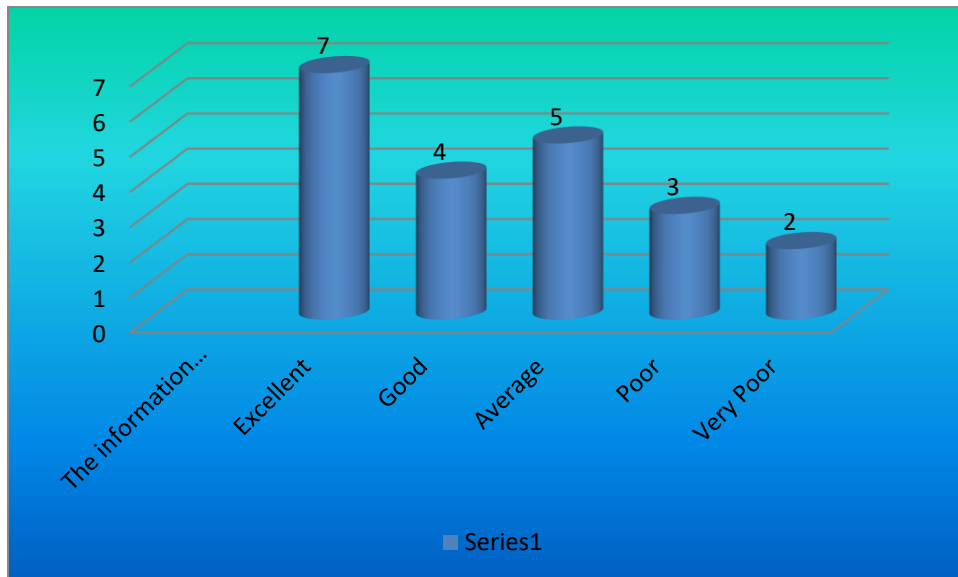

4. The information presented was relevant and useful

I/C PRINCIPAL
Chandrabhan Sharma College
of Arts, Science & Commerce
Powai-Vihar, Powai, Mumbai - 400 076
Tel. 25704526 / 25704530

**Chandrabhan Sharma College of
Arts, Science & Commerce**
Powai - Vihar, Powai, Mumbai - 400076.
Maharashtra, India.
Tel : +91 22 2570 4526 / 6523 4526 / 2570 4530
Telefax: +91 22 2570 4526 / 2570 0789
Email: cbscollege@gmail.com
Website: www.ghpcorp.com