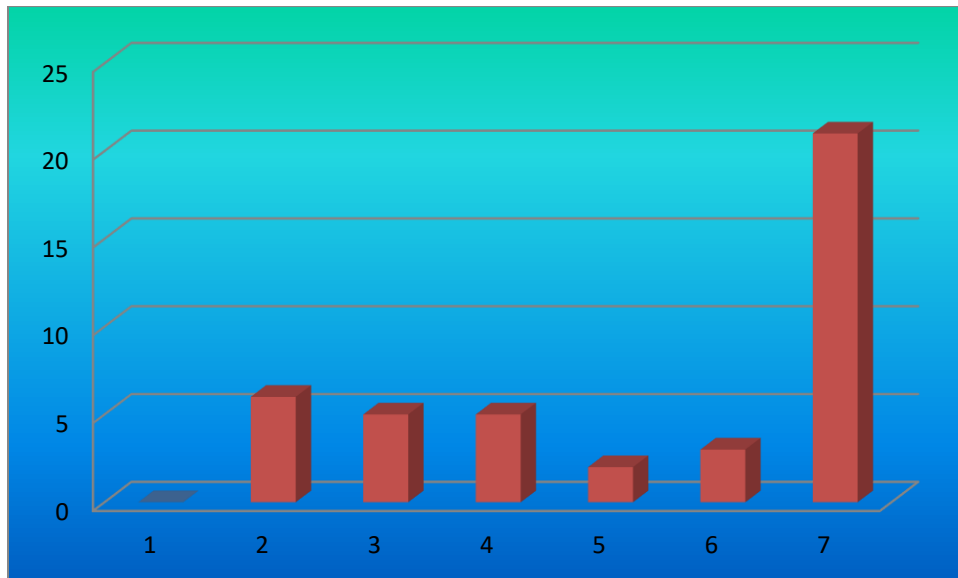

2. The level of knowledge enhanced after this program.

I/C PRINCIPAL
Chandrabhan Sharma College
of Arts, Science & Commerce
 Powai-Vihar, Powai, Mumbai - 400 076
 Tel. 25704526 / 25704530

**Chandrabhan Sharma College of
Arts, Science & Commerce**
 Powai - Vihar, Powai, Mumbai - 400076.
 Maharashtra, India.
 Tel : +91 22 2570 4526 / 6523 4526 / 2570 4530
 Telefax: +91 22 2570 4526 / 2570 0789
 Email: cbscollege@gmail.com
 Website: www.ghpcorp.com