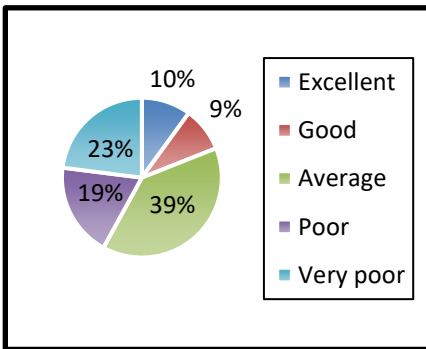

FEEDBACK ANALYSIS

Certificate Program on Android Application Development Workshop

1. Objectives were stated clearly

2. The content was helpful

3. The workshop was well organized.

4. The information presented was relevant & useful