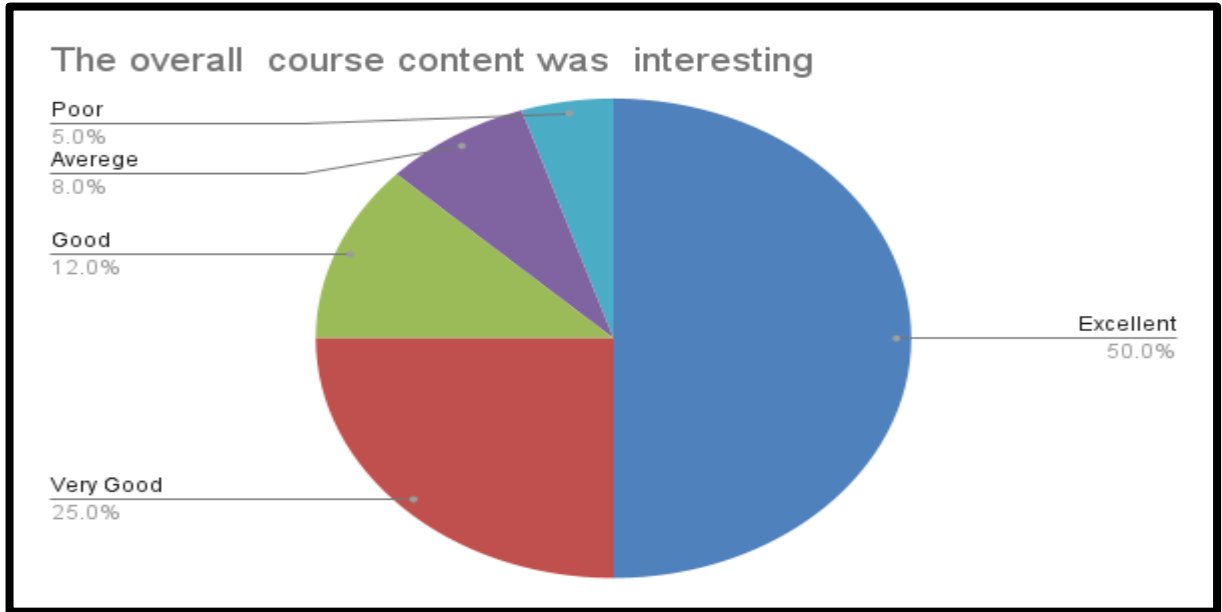

3.

4.

I/C PRINCIPAL
Chandrabhan Sharma College
of Arts, Science & Commerce
Powai-Vihar, Powai, Mumbai - 400 076
Tel. 25704526 / 25704530

**Chandrabhan Sharma College of
Arts, Science & Commerce**
Powai - Vihar, Powai, Mumbai - 400076.
Maharashtra, India.
Tel : +91 22 2570 4526 / 6523 4526 / 2570 4530
Telefax: +91 22 2570 4526 / 2570 0789
Email: cbscollege@gmail.com
Website: www.ghpcorp.com