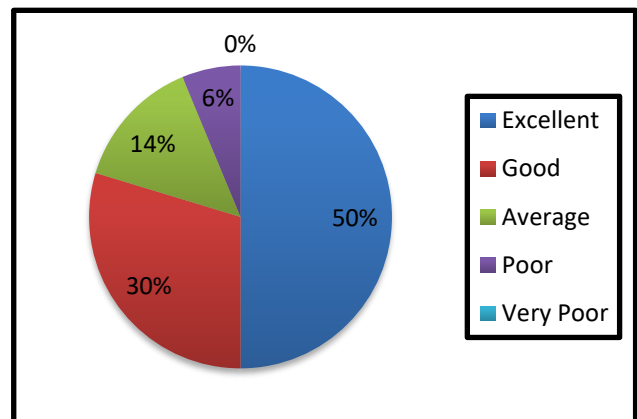

Feedback Analysis

1. Objectives of the course were stated clearly

2. The content was helpful

3. The workshop was well organized.

4. The information presented was relevant and Useful

1. The speaker had a good understanding of the topics satisfactorily.