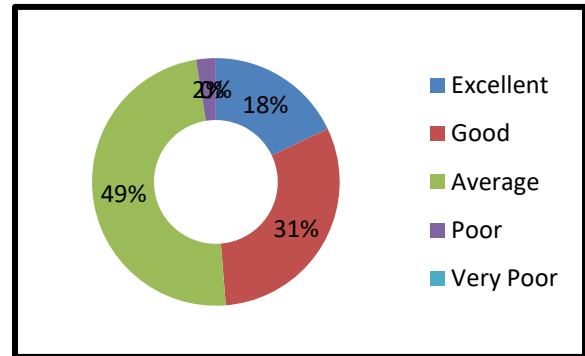

6. The presenter provided adequate time for questions and answered them