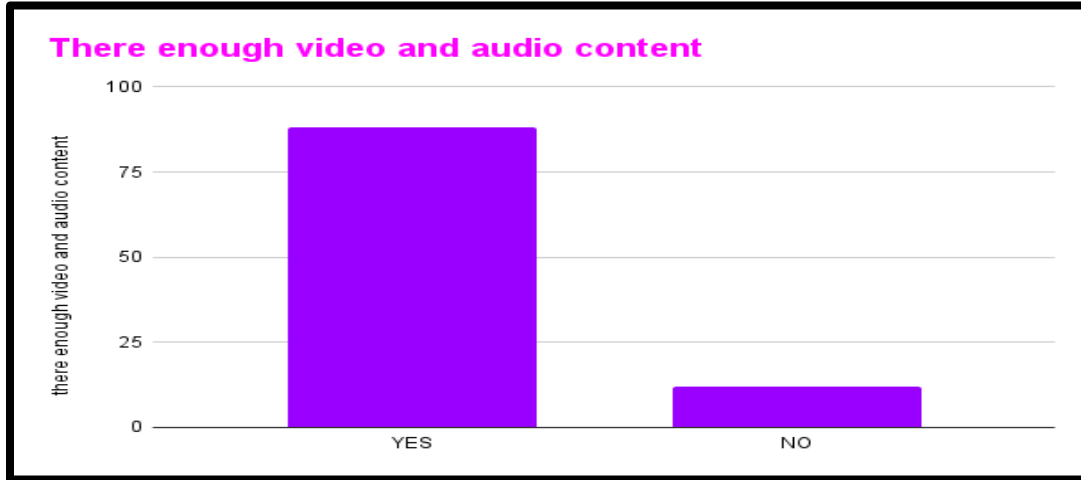

3.

4.

I/C PRINCIPAL
Chandrabhan Sharma College
of Arts, Science & Commerce
Powai-Vihar, Powai, Mumbai - 400 076
Tel. 25704526 / 25704530

Chandrabhan Sharma College of
Arts, Science & Commerce
Powai - Vihar, Powai, Mumbai - 400076.
Maharashtra, India.
Tel : +91 22 2570 4526 / 6523 4526 / 2570 4530
Telefax: +91 22 2570 4526 / 2570 0789
Email: cbscollege@gmail.com
Website: www.ghpcorp.com