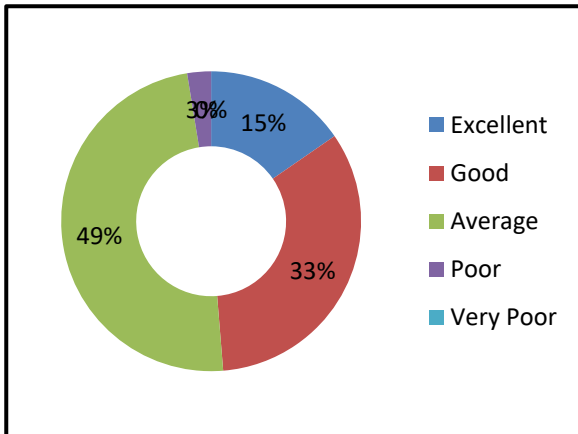

7. The length of the seminar was appropriate workshop?